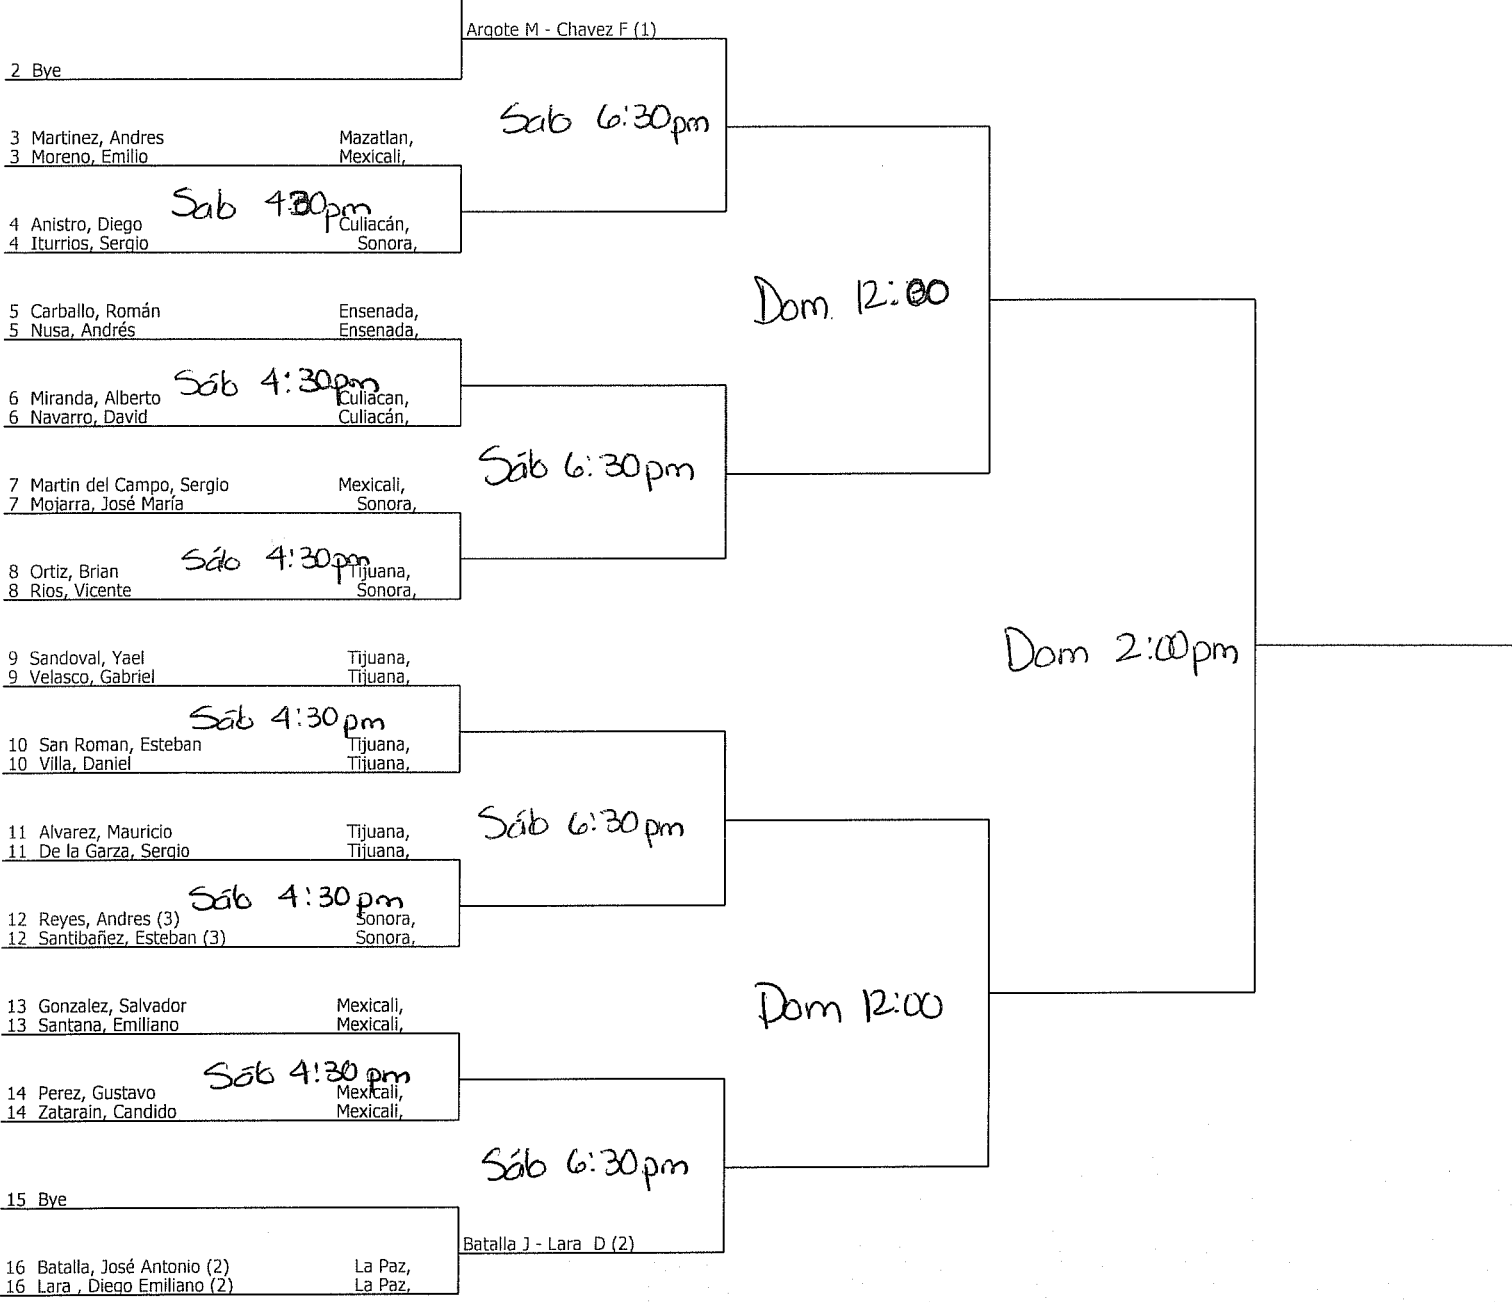

Winner:

Round of 16

- 1 Argote, Mariano (1) Tijuana,
- 1 Chavez, Francisco (1) Tijuana,

Quarterfinal Round

Semifinal Round

Final Round

Referee's Signature

Seccional 2011		Seeded Players			
	dobles 16 varonil	1. Coronel - Sibr...			
City/State: ,	Section:	2. Santibañez - Z...			
Director:	Referee:				
Phone:	Date: 03/10/2011 - 03/13/2011				
					Winner: