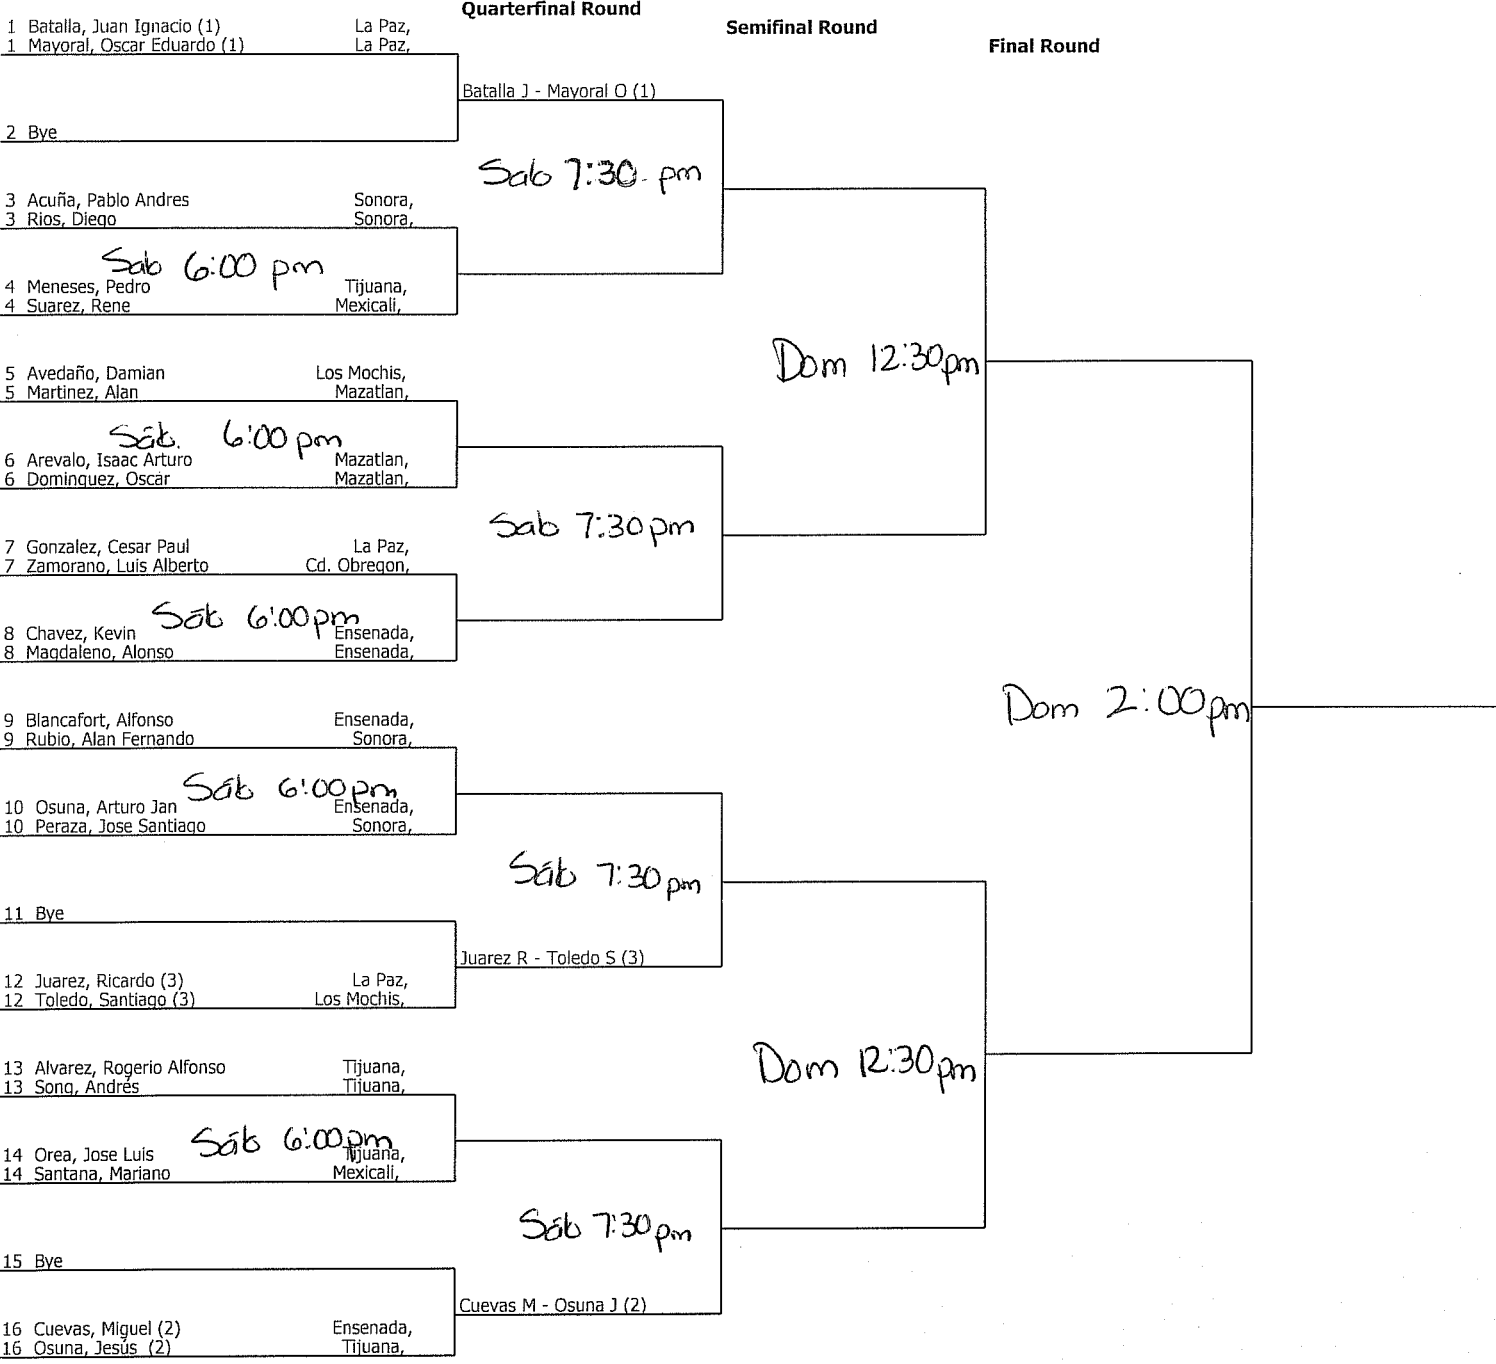

Seccional 2011		Seeded Players			
	dobles 12 varonil	1. Batalla - Mayo...			
City/State: ,	Section:	2. Cuevas - Osuna			
Director:	Referee:	3. Juarez - Toledo			
Phone:	Date: 03/10/2011 - 03/13/2011				

Winner: _____

Round of 16

Referee's Signature _____